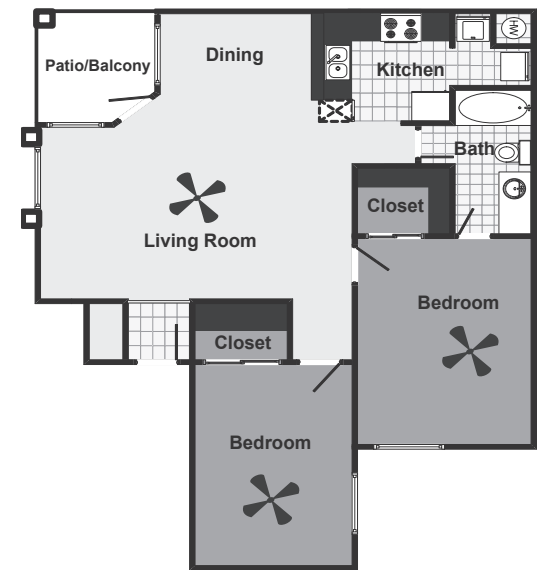

Two Bedroom/One Bath
840 Sq. ft.

Rent: $ _____
Deposit: $ _____