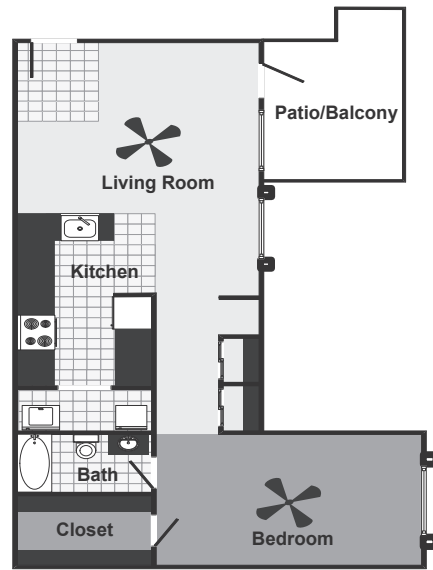

One Bedroom/One Bath
625 Sq. ft.

Rent: $ _____
Deposit: $ _____