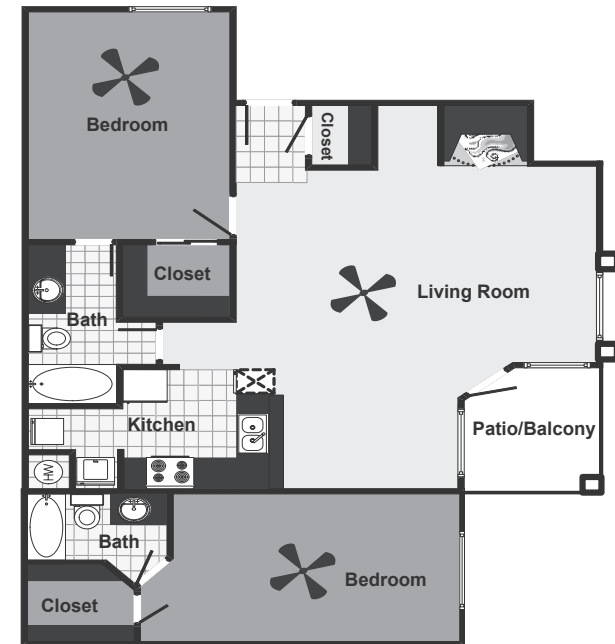

Two Bedroom/Two Bath
975 Sq. ft.

Rent: $ _____
Deposit: $ _____