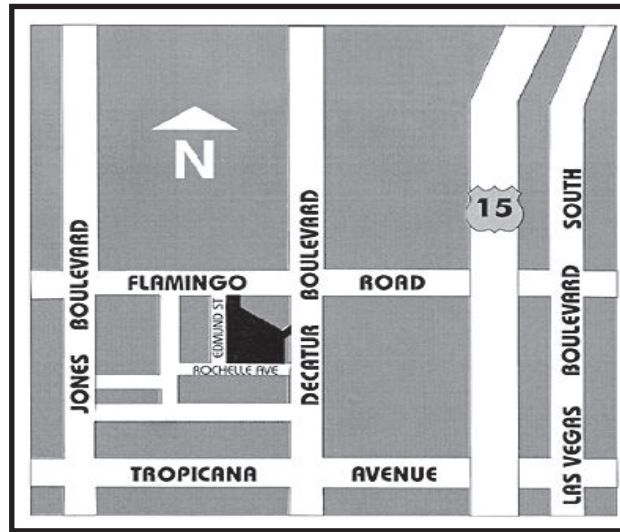

When you choose Polo Club Apartments, you choose luxury, affordability and convenience.

From I-15 North, exit Flamingo West. At Decatur Boulevard, turn South. We are located on the right.

*Come Home ...*